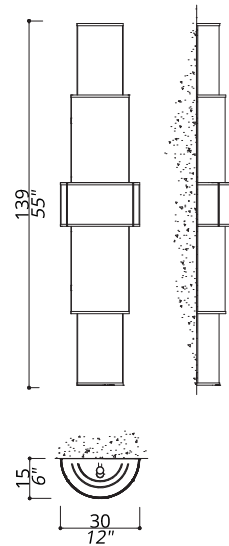

NOTES

Dimensions are expressed in centimetres, if not otherwise specified.
All products may be customized subject to prior consulting with our technical department; please send your request to info@officina-luce.it.
Officina Luce (Registered brand of ISSARCH srl) reserves the right to change or delete, at any time and without prior warning, the technical specification of any model or the model itself, depending on technical and commercial requirements.