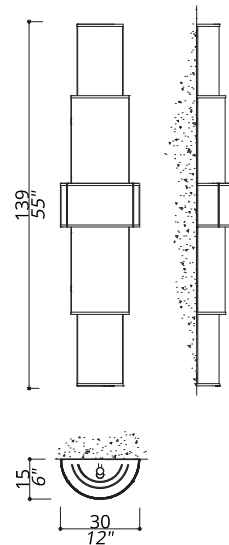

NOTES

Dimensions are expressed in centimetres, if not otherwise specified.
All products may be customized subject to prior consulting with our technical department; please send your request to info@officina-luce.it.
Officina Luce (Registered brand of ISSARCH srl) reserves the right to change or delete, at any time and without prior warning, the technical specification of any model or the model itself, depending on technical and commercial requirements.